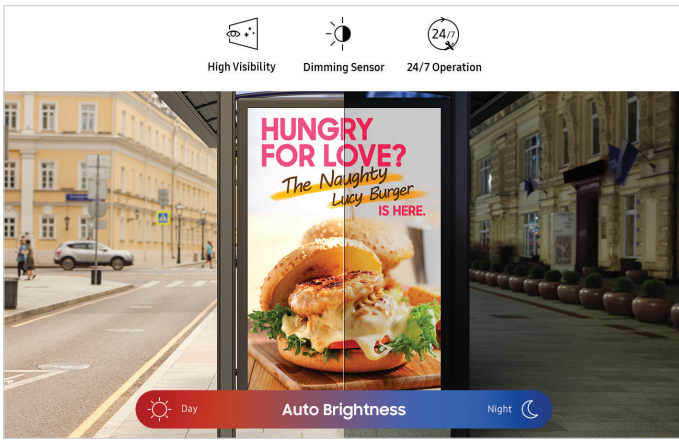

Why Samsung OHN series?

Samsung's OHN series displays were designed for excellent visibility and dependability for outdoor use at bus stops and roadsides. With a high-brightness 3,000nit screen and a built-in dimming sensor, content can be clearly presented, day or night. The OHN series can endure extensive outdoor impact with the Magic Protection Glass and is weatherproof through IP56-rated protection. Combined with a built-in media player, users can manage the display and the content efficiently without needing additional equipment. In addition, the OHN-D series has a double-sided screen and allows users to open the display effortlessly for repair and upkeep with easy access design.

High visibility

Easy content management

High durability

Easy maintenance

Key features

Unsurpassable visibility day and night

The OHN series allows for exceptional, consistent content delivery with 3,000nit brightness and 24/7 performance. With a built-in dimming sensor, the display automatically adjusts the brightness based on the external lighting environment, saving display operating expenses and power consumption.

Easy-to-use management software

The embedded MagicINFO Player S6, backed by the powerful TIZEN operating system, boosts the display's overall performance, allows for painless content management and ensures seamless transition and playback.

A double-sided screen with slim depth

The OHN-D series has two screens to highlight brilliant content and graphics on each side. With 3,000nit brightness on both sides of the display, users can double their marketing in one location with vibrant content. Its slim design is ideal for a bus shelter or street billboards.